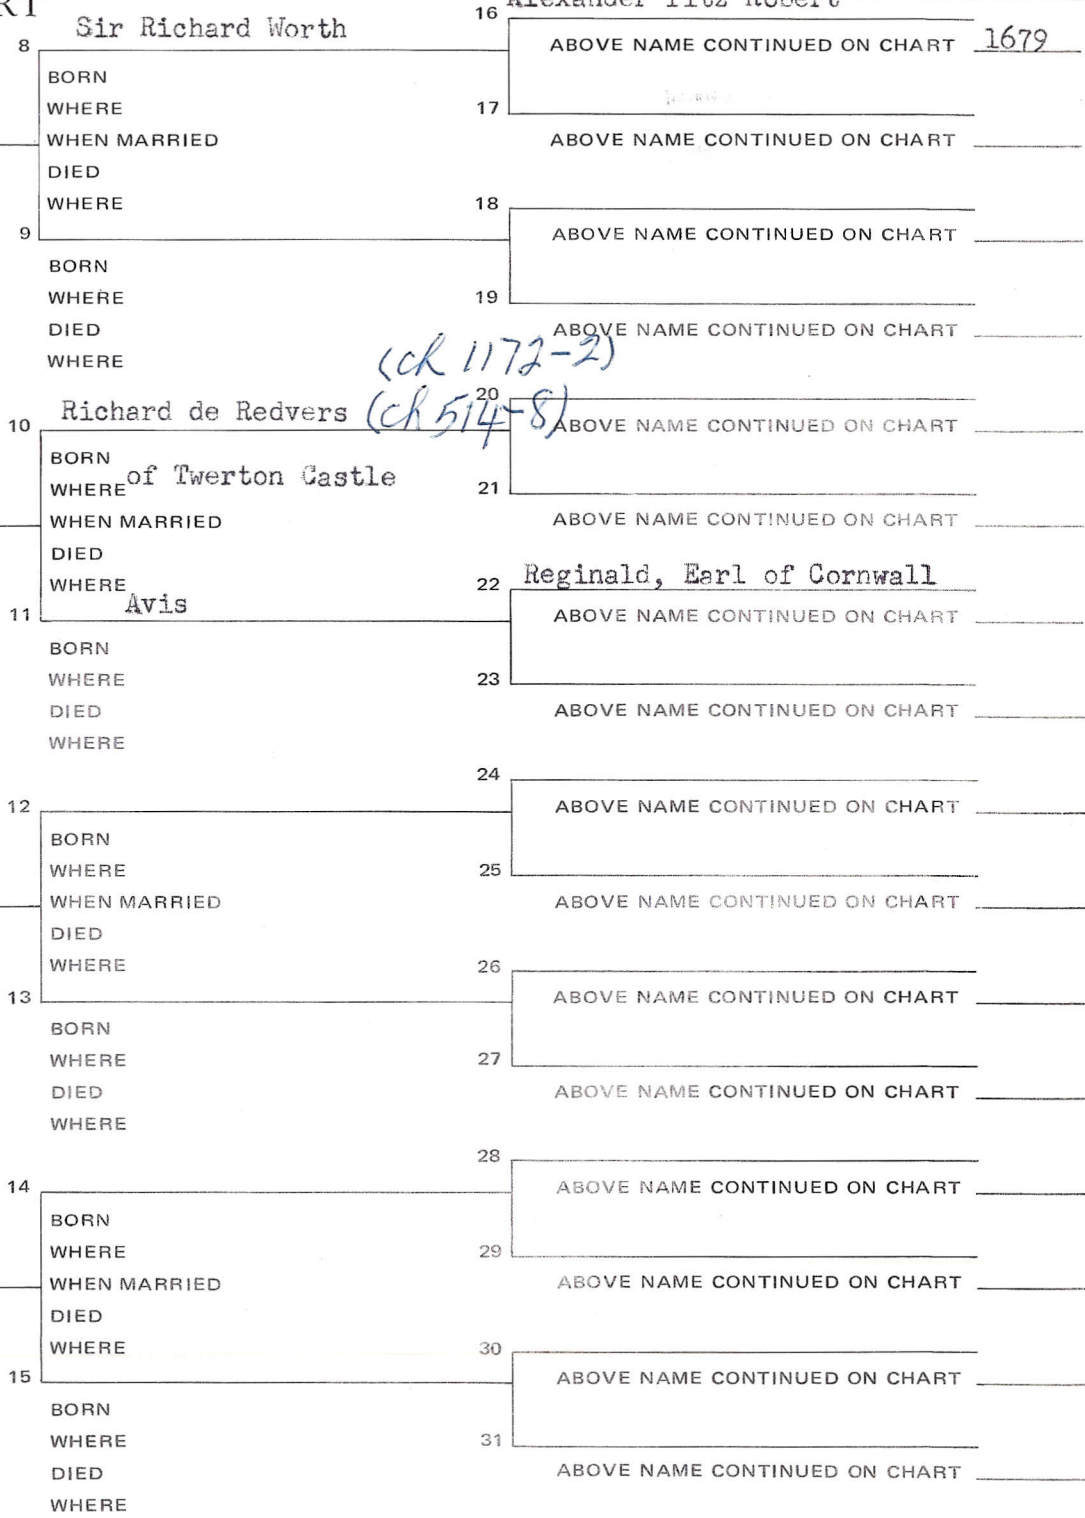

Theron S. Hall
815 East 400 North
Springville, Utah 84663

PEDIGREE CHART

alias de Worth
Alexander fitz Robert CHART NO. 1678

DATE _____
NAME OF PERSON SUBMITTING CHART _____
STREET ADDRESS _____
CITY _____ STATE _____

NO. 2 ON THIS CHART IS
THE SAME PERSON AS NO. 16
ON CHART NO. 1677

GIVE HERE NAME OF RECORD OR BOOK WHERE THIS INFORMATION WAS OBTAINED. REFER TO NAMES BY NUMBER.
C. Clark Johnson: Gen. His. of Clark & Worth Families
(G.S. 929.273 C547j)